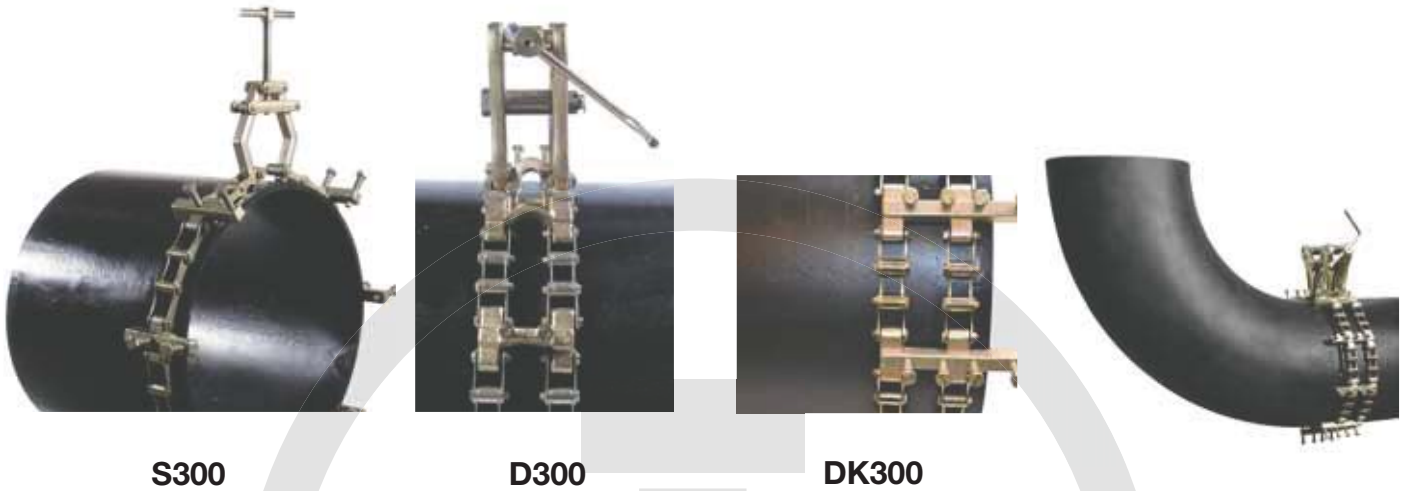

S200, D200 and DK200[®]

S200

D200

DK200

S200, D200 and DK200 is Chain Clamps that can adjust and align Pipes with a wall-thickness up to 12,7 mm. The Chain Clamps can always be modified to smaller or larger Pipe dimensions simply by changing the number of Chain Links and Jack-Bars.

		S200		D200		DK200	
Range	No. Jack-bars	Cat. No.	Weight kg	Cat. No.	Weight kg	Cat. No.	Weight kg
8 - 12"	6	S200812	9,3	D200812	18,6	DK200812	21,6
8 - 16"	7	S200816	10,5	D200816	20,1	DK200816	23,9
8 - 20"	9	S200820	12,9	D200820	23,1	DK200820	28,0
8 - 24"	11	S200824	15,3	D200824	26,1	DK200824	32,0
8 - 28"	13	S200828	17,7	D200828	29,1	DK200828	36,1
8 - 32"	14	S200832	18,8	D200832	30,6	DK200832	38,2
8 - 36"	16	S200836	21,2	D200836	33,6	DK200836	42,2
8 - 40"	18	S200840	23,6	D200840	36,6	DK200840	46,3
8 - 44"	19	S200844	24,8	D200844	38,1	DK200844	48,4
8 - 48"	21	S800848	27,2	D200848	41,2	DK800848	52,5
8 - 52"	23	S200852	29,5	D200852	44,2	DK200852	56,6
8 - 56"	25	S200856	31,9	D200856	47,2	DK200856	60,7
8 - 60"	26	S200860	33,1	D200860	48,7	DK200860	62,7

S300, D300 and DK300[®]

S300, D300 and DK300 is extremely powerful Chain Clamps that can adjust and align Pipes with a wall-thickness up to 20 mm.

Easy to use and a guarantee for perfect clamping of the Pipes before welding.