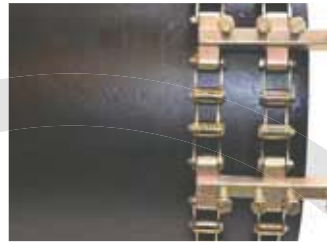

S200, D200 and DK200[®]

S200

D200

DK200

S200, D200 and DK200 is Chain Clamps that can adjust and align Pipes with a wall-thickness up to 12,7 mm. The Chain Clamps can always be modified to smaller or larger Pipe dimensions simply by changing the number of Chain Links and Jack-Bars.

		S200		D200		DK200	
Range	No. Jack-bars	Cat. No.	Weight kg	Cat. No.	Weight kg	Cat. No.	Weight kg
8 - 12"	6	S200812	9,3	D200812	18,6	DK200812	21,6
8 - 16"	7	S200816	10,5	D200816	20,1	DK200816	23,9
8 - 20"	9	S200820	12,9	D200820	23,1	DK200820	28,0
8 - 24"	11	S200824	15,3	D200824	26,1	DK200824	32,0
8 - 28"	13	S200828	17,7	D200828	29,1	DK200828	36,1
8 - 32"	14	S200832	18,8	D200832	30,6	DK200832	38,2
8 - 36"	16	S200836	21,2	D200836	33,6	DK200836	42,2
8 - 40"	18	S200840	23,6	D200840	36,6	DK200840	46,3
8 - 44"	19	S200844	24,8	D200844	38,1	DK200844	48,4
8 - 48"	21	S800848	27,2	D200848	41,2	DK800848	52,5
8 - 52"	23	S200852	29,5	D200852	44,2	DK200852	56,6
8 - 56"	25	S200856	31,9	D200856	47,2	DK200856	60,7
8 - 60"	26	S200860	33,1	D200860	48,7	DK200860	62,7

S300, D300 and DK300[®]

S300, D300 and DK300 is extremely powerful Chain Clamps that can adjust and align Pipes with a wall-thickness up to 20 mm.

Easy to use and a guarantee for perfect clamping of the Pipes before welding.