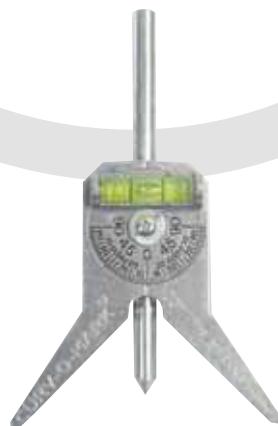

Suitcase

Handy suitcase with everything needed to weld from 1" to 6".

EZ-Purge Flex Suitcase

Cat. No.	Range (mm)	Size	Weight (Kg)
EZPF-99	26 - 165	57x45x22 cm	8,5

WT Centering Head

Finding the exact top of a pipe has always been a problem. The WT Centering Head solves this problem in an easy manner.

It can also be used to find any given points at angles from the top of the pipe.

Can be used on all pipes from 12 mm (1/2")