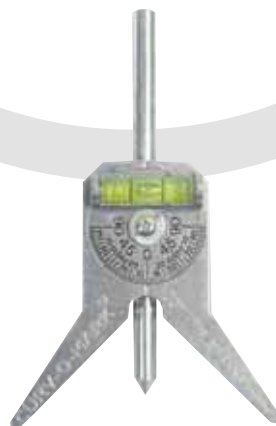

Suitcase

Handy suitcase with everything needed to weld from 1" to 6".

EZ-Purge Flex Suitcase

Cat. No.	Range (mm)	Size	Weight (Kg)
EZPF-99	26 - 165	57x45x22 cm	8,5

WT Centering Head

Finding the exact top of a pipe has always been a problem. The WT Centering Head solves this problem in an easy manner.

It can also be used to find any given points at angles from the top of the pipe.

Can be used on all pipes from 12 mm (1/2")